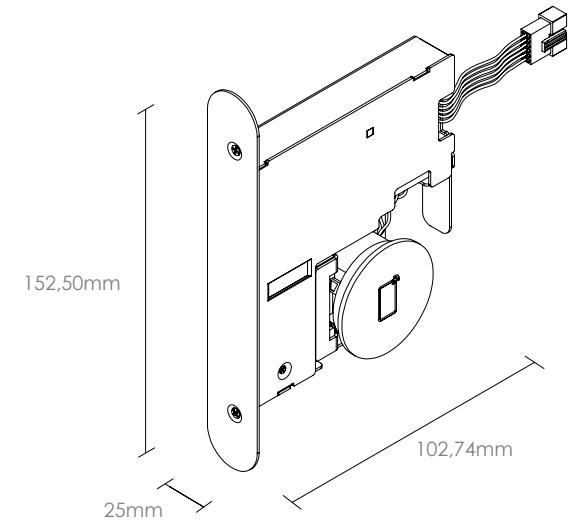

Euro INVISIBLE®

A Euro INVISIBLE confere um visual minimalista ao processo de abertura por cartão RFID (Mifare), através de um design preocupado com a elegância do produto em contexto de uso. A Euro INVISIBLE, um pack conjunto, oferece a possibilidade de abertura manual além cartão e é compatível com o aplicativo iTEC Hybrid.

PT EN

ficha técnica

Material	Aço Inoxidável
Certificação	CE, UKCA
Método de Abertura	Cartão, WiFi, Bluetooth, APP, Chave Mecânica
Tempo de Identificação	<1.0S
Comunicação	Bluetooth 4.1, Mifare [13,56MHz]
Cilindro	Cilindro Europeu
Compatibilidade com Fechaduras	Standard Europeu de 70mm a 92mm
Energia de Emergência	Micro USB
Abertura de Emergência	Chave Mecânica
Potência	DC 6v (AAA*4)
Máx. Potência	6V-MAX
Vida Útil da Bateria	~12 meses, suporta ~ 5,000 operações de abertura & fecho
Leds	Branco
Alarme de Bateria Fraca	3 bips, na APP e alarme por voz
Consumo	<200mA
Consumo Estático	65µA
Tempo Aberto	5s; 10s; 15s; 30s; 60s; personalizado
Número de Aberturas	~5,000 Aberturas (1Ano)
Software	iTEC Hybrid, iTEC onAccess [Web], iTEC onAccessPro [Web], iTEC onHospitality [Web]
APP's	iTEC onAccess
Compatibilidade	iOS 8/Android 5 ou superior
Stand Alone	Não
IP	IP56
Peso	1,86 Kg
Resistencia à Humidade	30%-95%
Temp. de Funcionamento	-20°C~+ 55°C
Nº de Cartões	200
Nº de Códigos	N/A
Nº de Cód auto-definidos	N/A
Nº de Impressões Digitais	N/A
Níveis de Usuários	Sim
Código de Gestão	Sim
Espessura de Porta	35mm ~110mm

kit

Euro INVISIBLE®

The Euro INVISIBLE brings a minimalist look to the RFID card (Mifare) opening process, through a design concerned with the elegance of the product in the context of use. The Euro INVISIBLE, a joint pack, offers the possibility of manual opening in addition to card and it is compatible with the iTEC Hybrid.