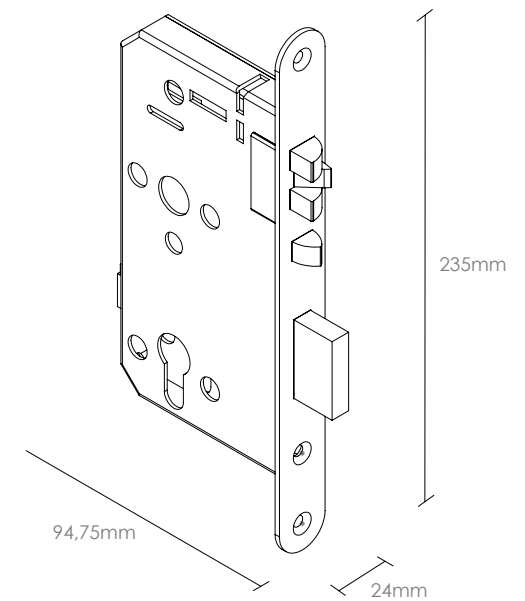

Euro INVISIBLE®

A Euro INVISIBLE confere um visual minimalista ao processo de abertura por cartão RFID (Mifare), através de um design preocupado com a elegância do produto em contexto de uso. A Euro INVISIBLE, um pack conjunto, oferece a possibilidade de abertura manual além cartão e é compatível com o aplicativo iTEC Hybrid.

PT EN

ficha técnica

Material	Aço Inoxidável
Certificação	CE, UKCA
Método de Abertura	Cartão, WiFi, Bluetooth, APP, Chave Mecânica
Tempo de Identificação	<1.0S
Comunicação	Bluetooth 4.1, Mifare [13,56MHz]
Cilindro	Cilindro Europeu
Compatibilidade com Fechaduras	Standard Europeu de 70mm a 92mm
Energia de Emergência	Micro USB
Abertura de Emergência	Chave Mecânica
Potência	DC 6v (AAA*4)
Máx. Potência	6V-MAX
Vida Útil da Bateria	~12 meses, suporta ~ 5,000 operações de abertura & fecho
Leds	Branco
Alarme de Bateria Fraca	3 bips, na APP e alarme por voz
Consumo	<200mA
Consumo Estático	65µA
Tempo Aberto	5s; 10s; 15s; 30s; 60s; personalizado
Número de Aberturas	~5,000 Aberturas (1Ano)
Software	iTEC Hybrid, iTEC onAccess [Web], iTEC onAccessPro [Web], iTEC onHospitality [Web]
APP's	iTEC onAccess
Compatibilidade	iOS 8/Android 5 ou superior
Stand Alone	Não
IP	IP56
Peso	1,86 Kg
Resistencia à Humidade	30%-95%
Temp. de Funcionamento	-20°C~+ 55°C
Nº de Cartões	200
Nº de Códigos	N/A
Nº de Cód auto-definidos	N/A
Nº de Impressões Digitais	N/A
Níveis de Usuários	Sim
Código de Gestão	Sim
Espessura de Porta	35mm ~110mm

kit

Euro INVISIBLE®

The Euro INVISIBLE brings a minimalist look to the RFID card (Mifare) opening process, through a design concerned with the elegance of the product in the context of use. The Euro INVISIBLE, a joint pack, offers the possibility of manual opening in addition to card and it is compatible with the iTEC Hybrid.