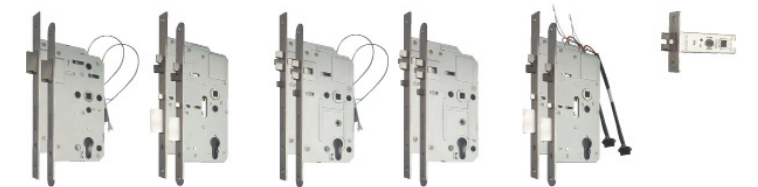

mortises

iC 60x72® iK 55x72® Euro Solenoid® Euro Mec® iK Solenoid® iTSL 01®