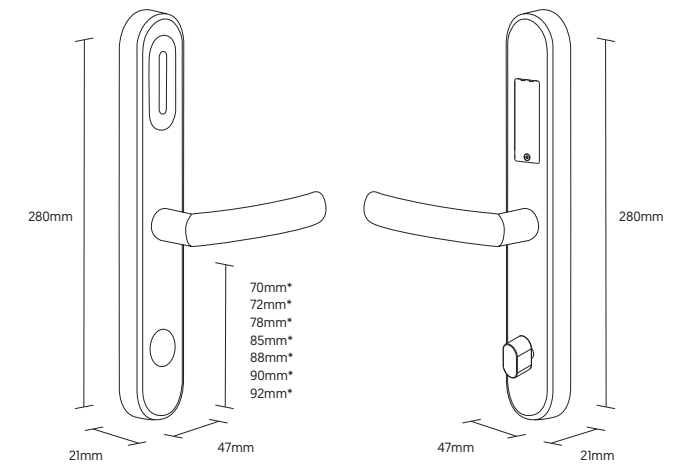

mortises

iC 60x72® iK 55x72® Euro Solenoid® Euro Mec® iK Solenoid® iTSL 01®