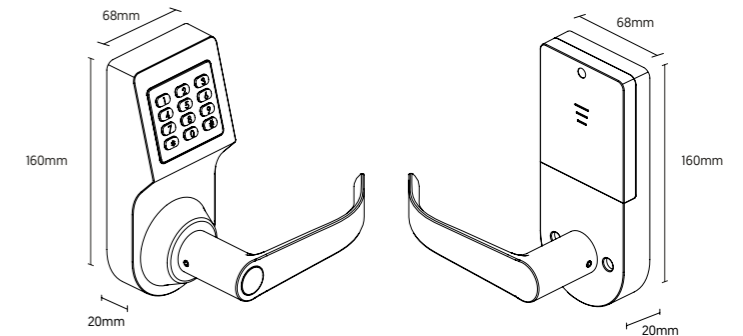

iCode ECO®

A iCode ECO® é uma fechadura muito robusta que torna o seu arrombamento praticamente impossível dada à sua construção. Funciona através de código PIN. Tem entrada oculta para chave mecânica. Este modelo é compatível com as nossas aplicações iTEC on Access, que lhe permite uma abertura por bluetooth e uma gestão remota.

ficha técnica

Material	Liga Metálica
Método de Abertura	Código, Cartão, WiFi, Bluetooth, APP, Chave Mecânica
Tempo de Identificação	<1.0S
Comunicação	Bluetooth 4.1, Mifare [13,56MHz]
Cilindro	N/A
Compatibilidade com	Trinco silencioso iTSL 01
Fechaduras	
Energia de Emergência	Micro USB
Abertura de Emergência	Chave Mecânica
Potência	DC 6v (AAA*4)
Máx. Potência	6V-MAX
Vida Útil da Bateria	~12 meses, suporta ~ 5,000 operações de abertura & fecho
Leds	Branco e azul
Alarme de Bateria Fraca	Na APP e alarme por voz <200mA
Consumo	65µA
Consumo Estático	5s; 10s; 15s; 30s; 60s; personalizado
Tempo Aberto	~5,000 Aberturas (1Ano)
Número de Aberturas	iTEC Hybrid, iTEC onAccess
Software	[Web], iTEC onAccessPro [Web], iTEC onHospitality [Web]
APP's	iTEC onAccess
Compatibilidade	iOS 8/Android 5 ou superior
Stand Alone	Sim
IP	IP55
Peso	2,10 Kg
Resistencia à Humidade	30%-95%
Temp. de Funcionamento	-20°C~+ 55°C
Nº de Cartões	200
Nº de Códigos	Ilimitado
Nº de Cód auto-definidos	150
Nº de Impressões Digitais	N/A
Níveis de Usuários	Sim
Código de Gestão	Sim
Espessura de Porta	35mm ~55mm

fechadura

PT EN

iCode ECO®

The iCode ECO® is a very robust lock that makes it practically impossible to break due to its construction. Works via PIN code. It has hidden entrance for mechanical key. This model is compatible with our iTEC on Access applications, which allows Bluetooth opening and remote management.

technical sheet